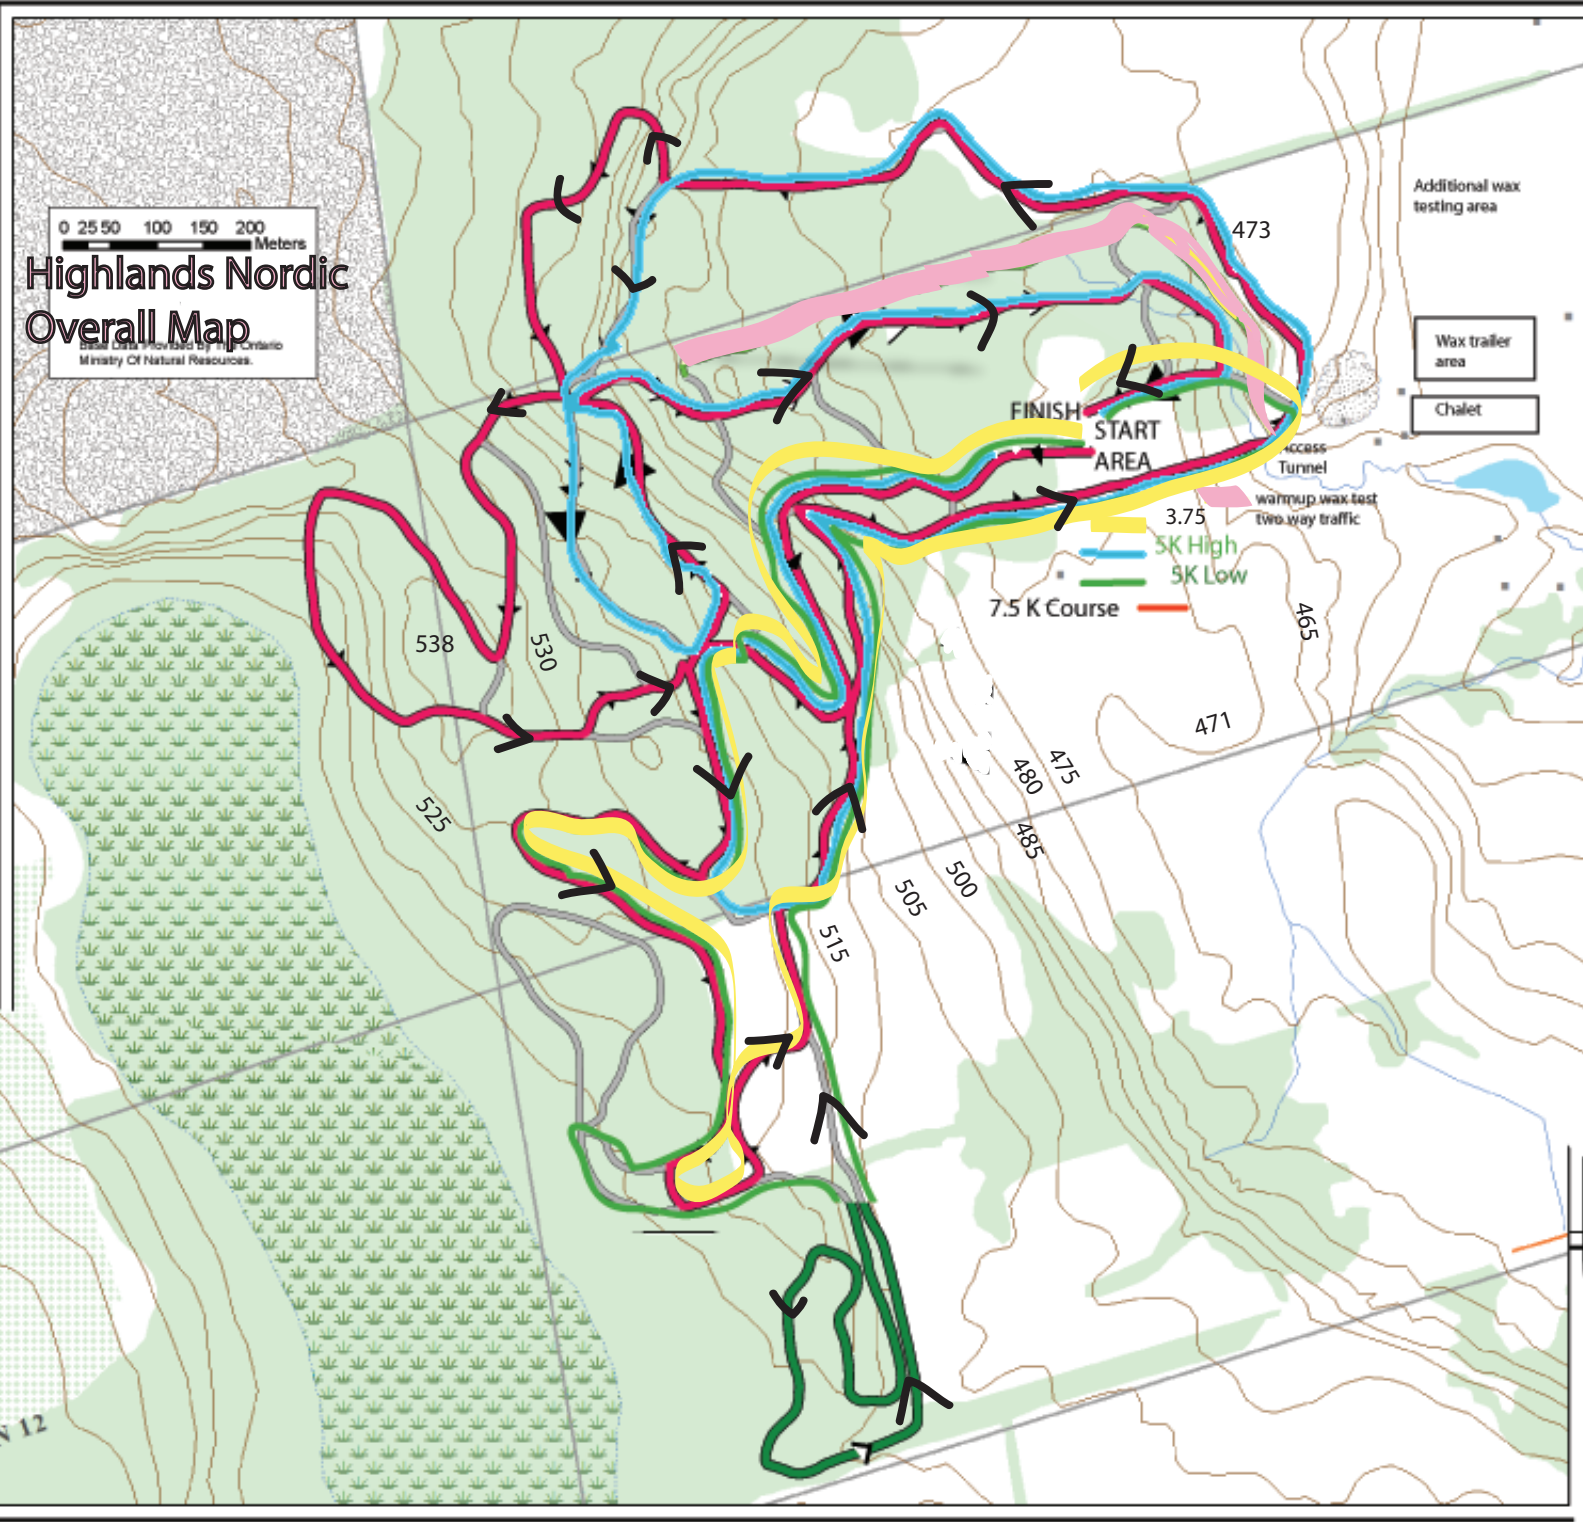

Highlands Nordic Overall Map

0 25 50 100 150 200 Meters

Base Data Provided by the Ontario Ministry Of Natural Resources.

Additional wax testing area

Wax trailer area

Chalet

FINISH START AREA

3.75
5K High
9K Low
7.5 K Course

warmup wax test two-way traffic

Access Tunnel

ON 12